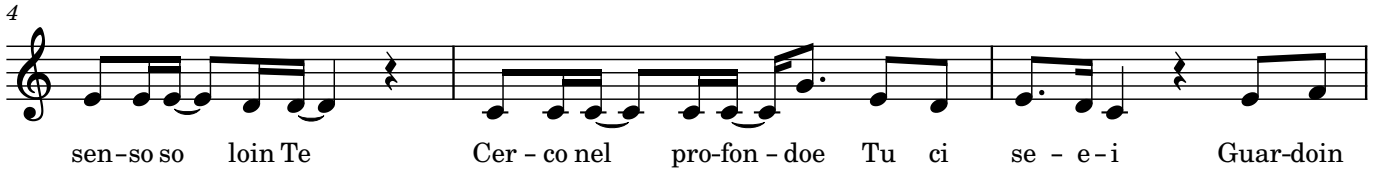

Io Con Te Camminerò

(Gen Verde) - Soprani

$\text{♩} = 74$

2

36

Tu sei qui sei con noi sem-preac-can - toa noi nel do -

Musical staff for measures 36-38. The melody starts with a quarter rest, followed by eighth notes: G4, A4, B4, C5, B4, A4, G4. Measure 37 continues with eighth notes: F4, E4, D4, C4, B3, A3, G3. Measure 38 starts with a quarter rest, followed by eighth notes: F4, E4, D4, C4, B3, A3, G3.